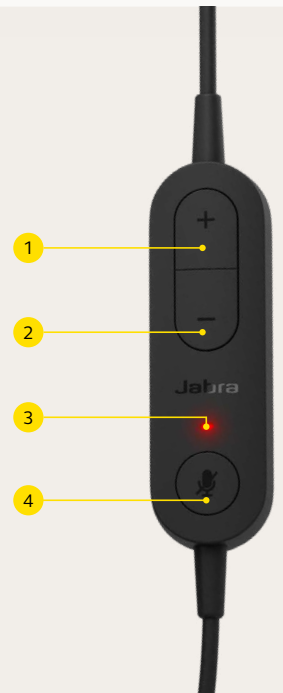

## WEAR IT YOUR WAY

Everyone has a “good side”. That's why Evolve 10 comes with a fully adjustable boom arm for maximum flexibility, so you can wear the mic on whichever side feels comfiest.

## SUSTAINABLE SIMPLICITY

With Evolve 10, you get a professional solution that keeps the planet in mind too. Every set of Evolve 10 headphones is made up of more than 50% recycled plastic. Yep – 50% less waste, without compromising on quality. In fact, it's fully TCO certified to give you total peace of mind on every call. It's the eco-friendly, affordable headset that doesn't cost the earth. Quite literally.

## HOW TO SET UP

Plug the Jabra Evolve 10 into a USB-A on your computer.

## HOW TO USE THE CONTROL UNIT

- ①  Volume increase button
- ②  Volume decrease button
- ③  LED status indicator
- ④  Mute button

For more details check [jabra.com/supportpages/Jabra-Evolve-10](https://jabra.com/supportpages/Jabra-Evolve-10)