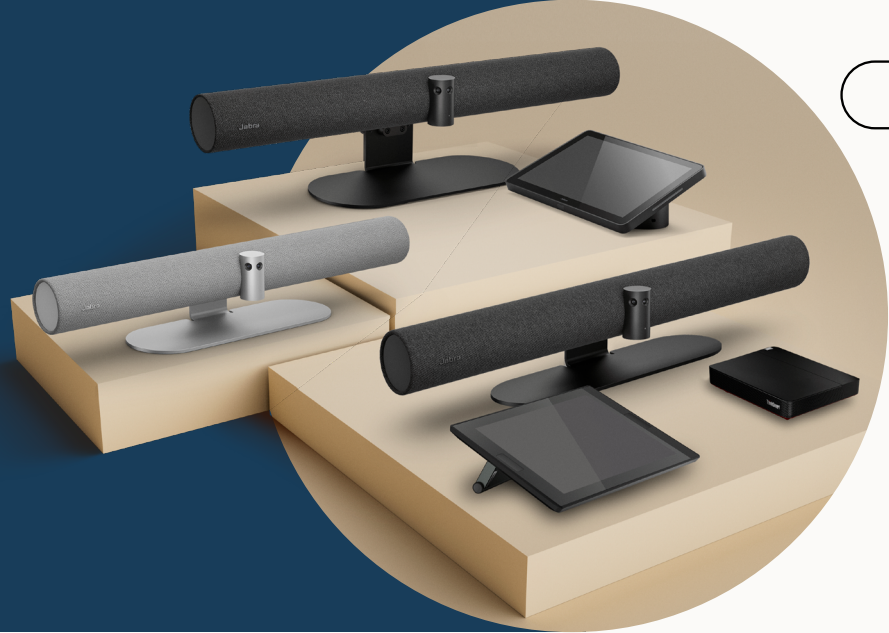

# Whiteboard Explained

The PanaCast 50 has an integrated content camera that can live stream whiteboard content, so there's no need to buy and set up an extra external camera. Sharing a whiteboard isn't the only way to use this feature. For example, teachers could show a world map on the classroom wall, or doctors could display an X-ray board. Whatever content you want to spotlight, our built-in camera has you covered.

### Whiteboard

The PanaCast 50 BYOD enables you to share a single video stream in real-time. This means you can share either whiteboard content or a view of the people in the meeting – but not both at the same time.

## Benefits:

- Removes the need to purchase a separate content camera.
- Enables virtual and physical attendees to view whiteboard content for better collaboration with a choice of single or dual video streams.
- If dual stream is enabled, virtual attendees can see the whiteboard and the room participants simultaneously on separate video streams for improved context of the meeting.

## Find out more:

The Whiteboard feature is just one of the cutting-edge video experiences available with the Jabra PanaCast 50 Series of video solutions.

**Find out how our solutions can optimize your video conferencing at [Jabra.com/video](https://www.jabra.com/video)**