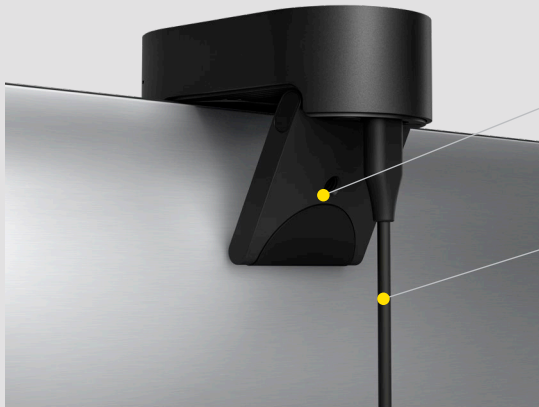

HOW TO CONNECT - SIMPLE SETUP. INSTANT MEETINGS.

PanaCast 20 is plug-and-play. Simply plug the cable into your computer, fix the camera to the top of your laptop screen or monitor using the clip, and you're good to go – wherever you're working.

Privacy Cover
Total control